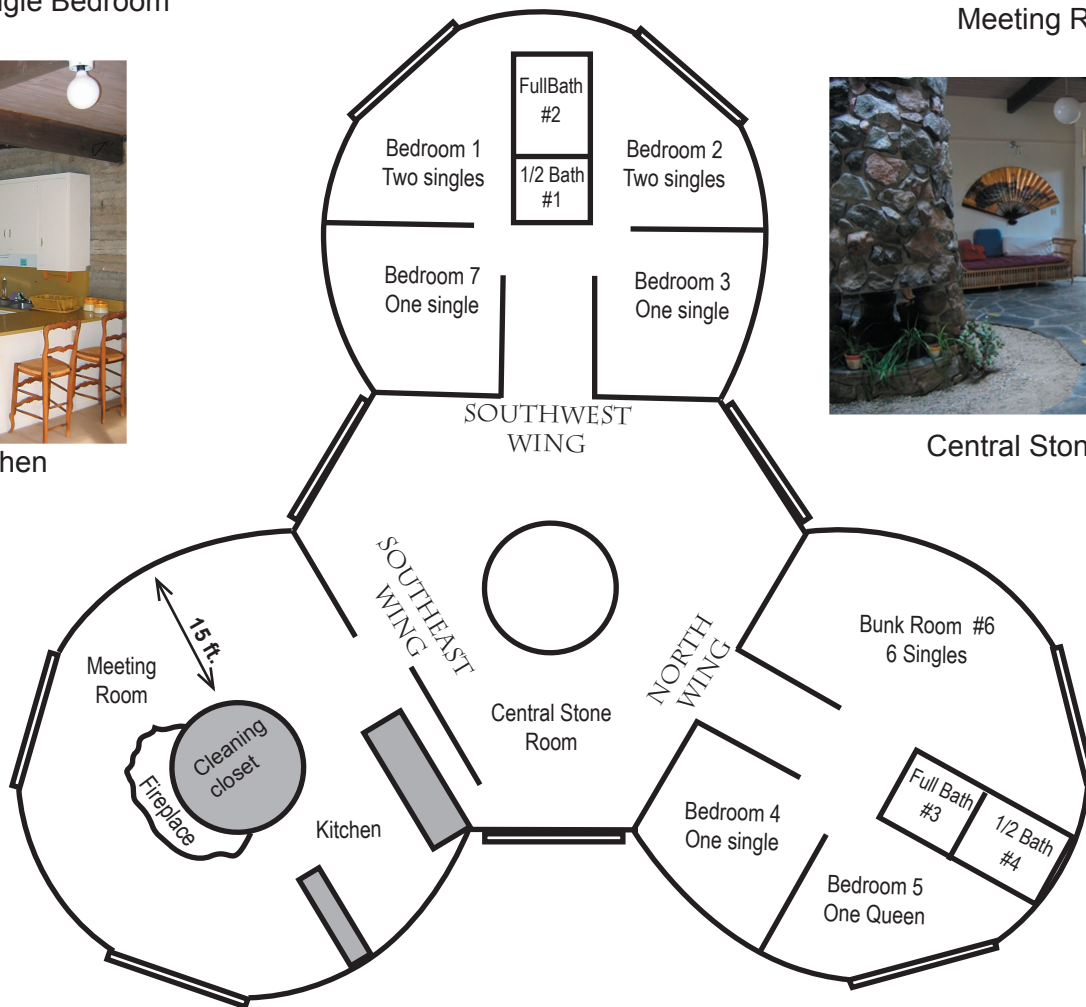

# STONE HOUSE

Single Bedroom

Meeting Room

Kitchen

Central Stone Room

### Amenities Include:

- 7 carpeted bedrooms that can accommodate 14 people:
  - Three rooms with one single bed
  - Two rooms with two single beds each
  - One room with one queen bed
  - One bunk room with six singles
  - Two full-sized and two half bathrooms

- Fully-stocked home style kitchen
- Washer & dryer
- Carpeted meeting room accomodates 20 people
- Central stone room-a great place for casual conversation
- Outdoor stone patio meeting area